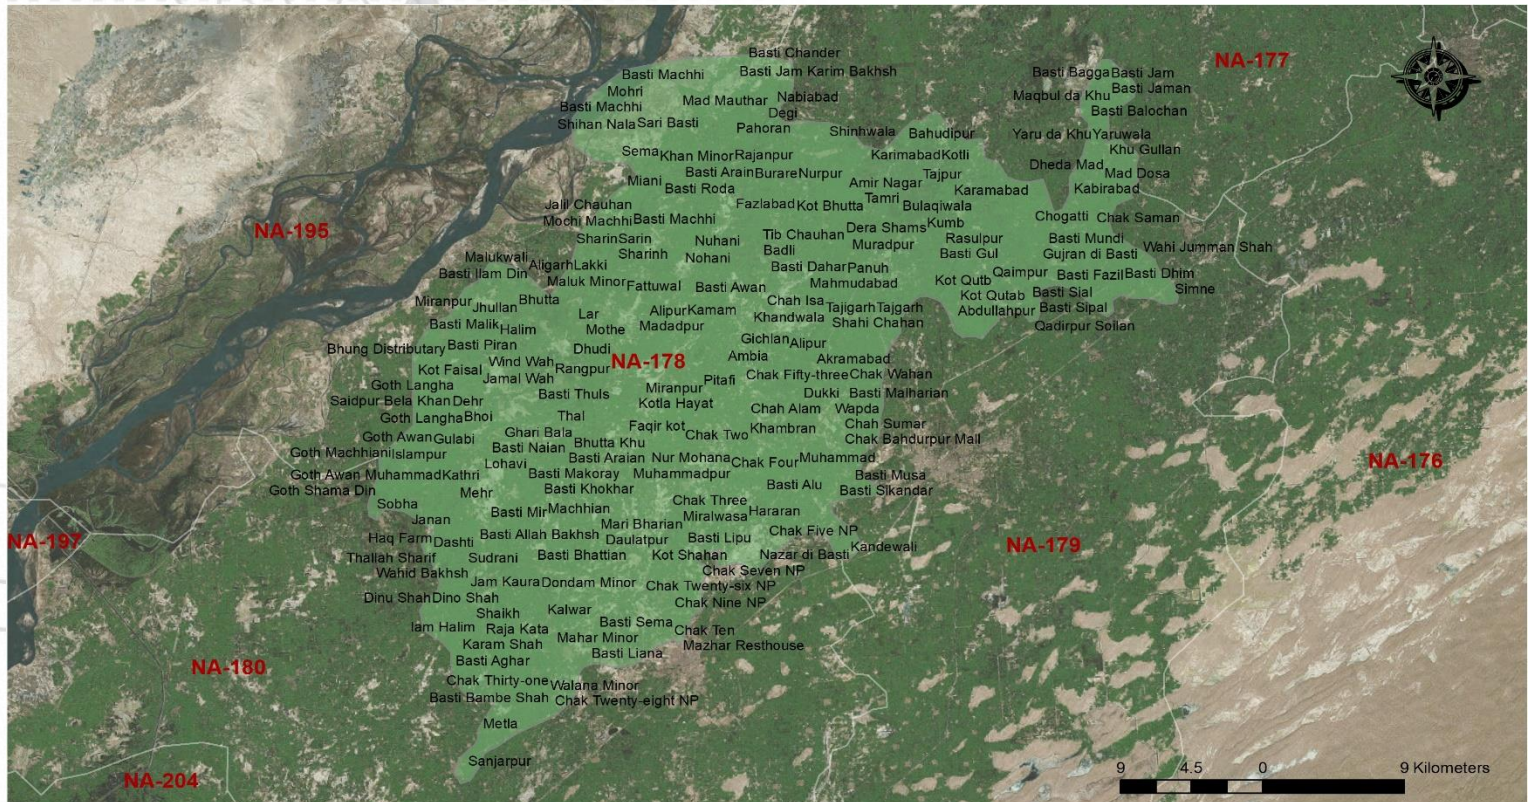

CONSTITUENCY PROFILE

NA-178 RAHIM YAR KHAN-IV PUNJAB

CONSTITUENCY POPULATION

782,370

VOTER STATISTICS

Male

209,561

Female

154,005

Total

363,566

47%

of the total population are registered as voters

POLLING STATIONS

71

Male

71

Female

123

Combined

265

Total

Number of polling stations where registered voters exceed 1,200

178

1,372

AVERAGE VOTER AT POLLING BOOTH

502

LIST OF CONTESTING CANDIDATES

#	Name	Name of Political Party
1	Rais Muhammad Mahboob Ahmed	Pakistan Tehreek-e-Insaf
2	Syed Mustafa Mahmud	Pakistan Peoples Party Parliamentarians
3	Muhammad Safdar Khan Laghari	Independent
4	Muhammad Tariq	Pakistan Muslim League (Nawaz)